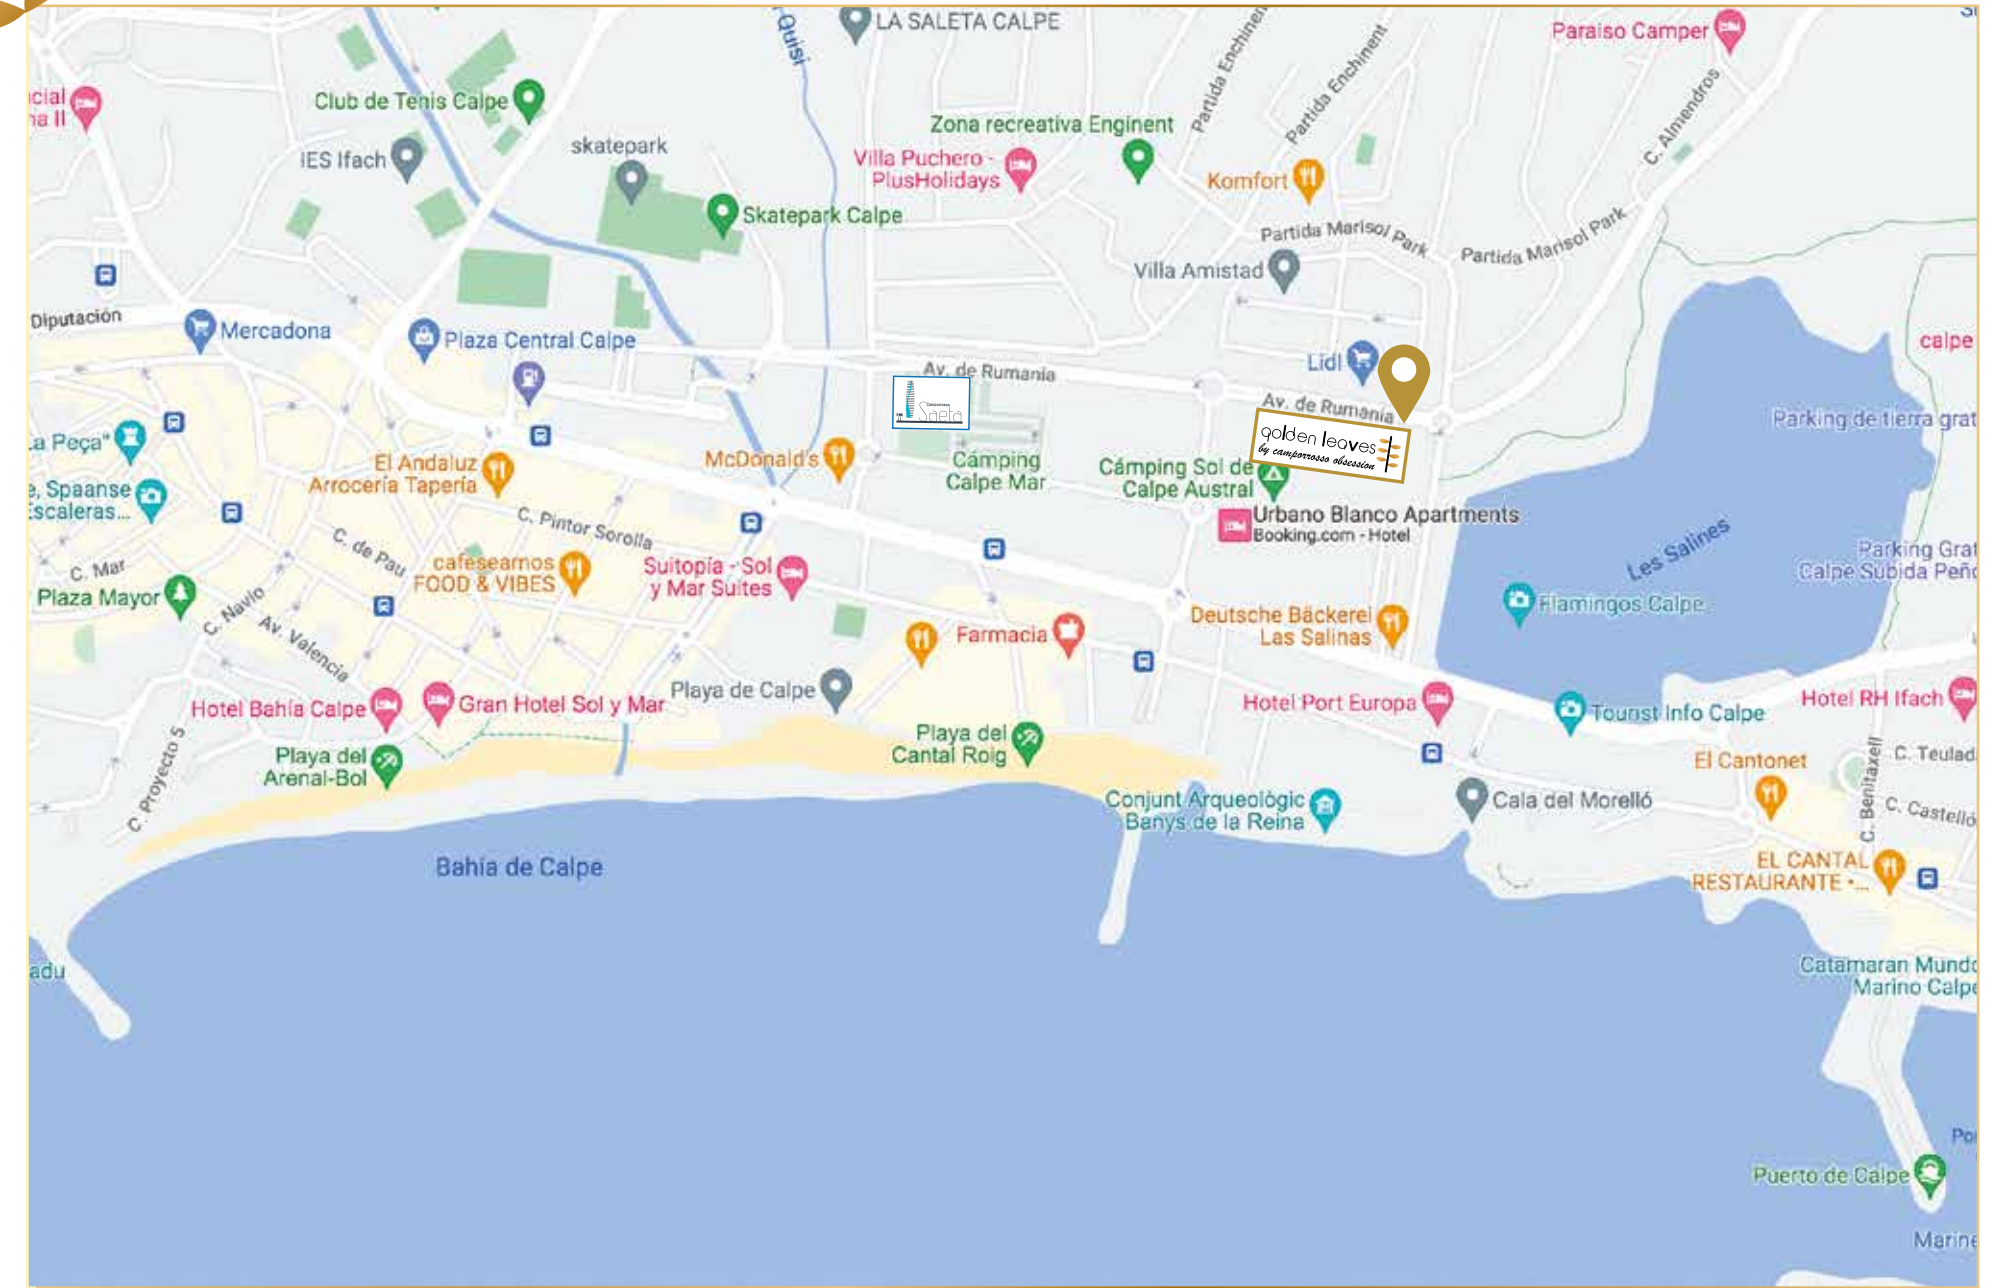

Situación / Location